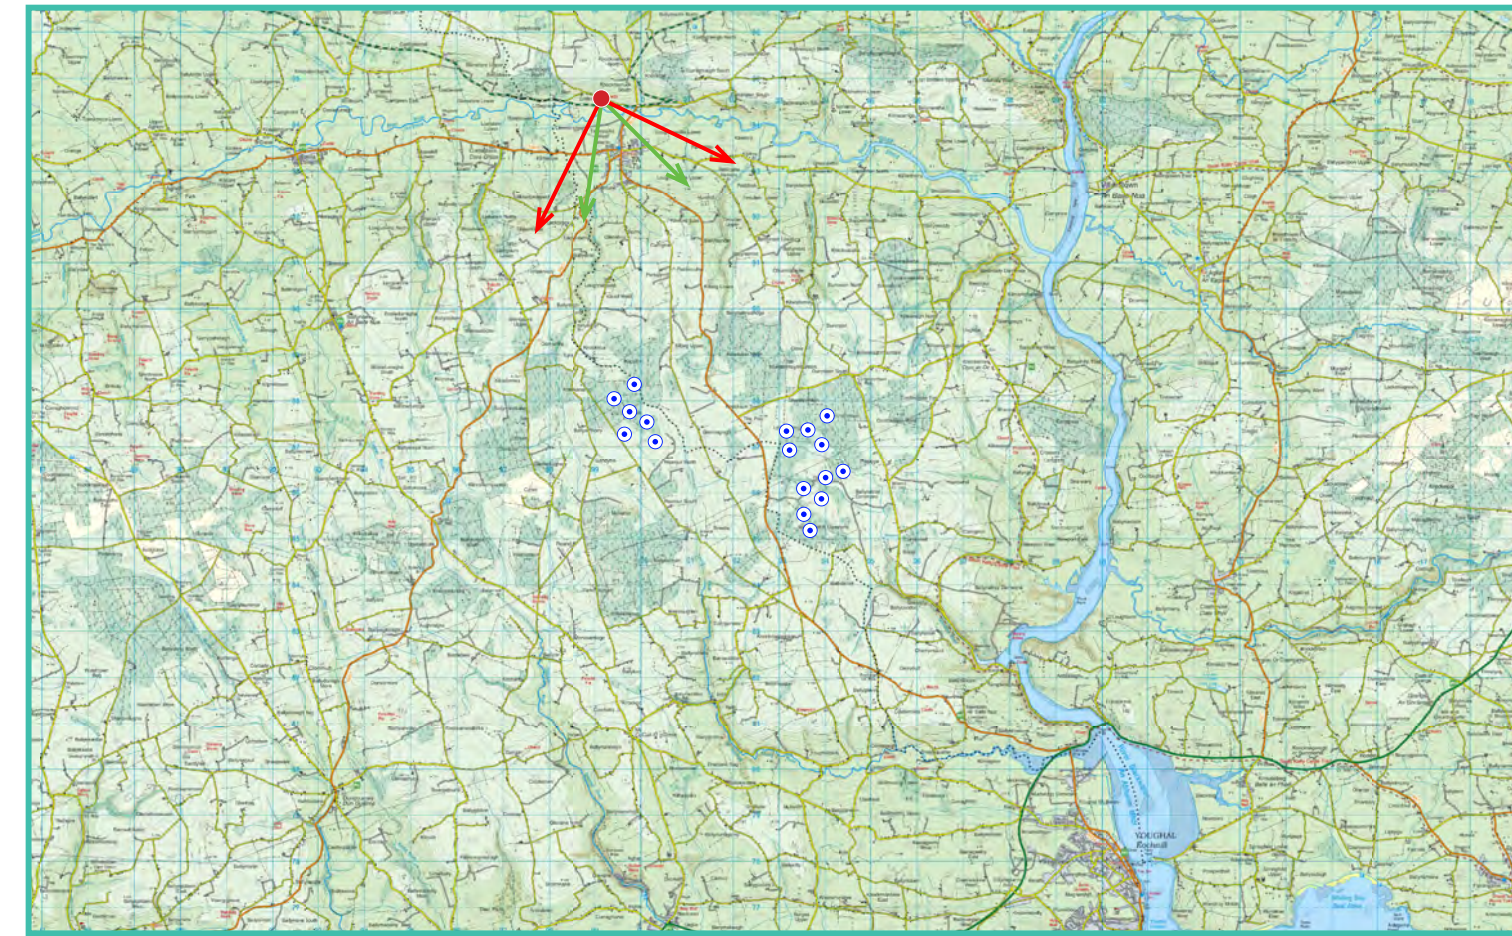

# View Point 26

## Photomontage 26

**View Point:** View from Lisfinney House, a cultural heritage site in the townland of Lisfinney. This viewpoint is located approximately 6.2 km north of the nearest turbine (T12).

View point grid reference	E 599,131 N 594,618
Date of image taken	17.06.2022
Time of image taken	15:48
View point elevation	32m
Angle of Views	90° / 53.5°
View Direction (Image Centre)	161°
Horizontal extent of proposed turbines	34°
Distance to nearest proposed turbine	6.2km (T12)
Number of proposed turbines visible	12/17
Turbine Hub Height	93.5m
Turbine Tip Height	150m
Turbine Rotor Diameter	113m
Camera	Canon 5D Mark III / Full Frame Sensor.
Lens	50mm Lens
Tripod	Manfrotto 190X extended to approx 1.5m.
Map Licence	© Ordnance Survey Ireland. All rights reserved. Licence number CYAL50267517

View point relative to 20km radius.

View point relative to wind farm site.

Detail of view point location.

### Map Legend

- Area shown in 90° view
- Area shown in 53.5° view
- View Point