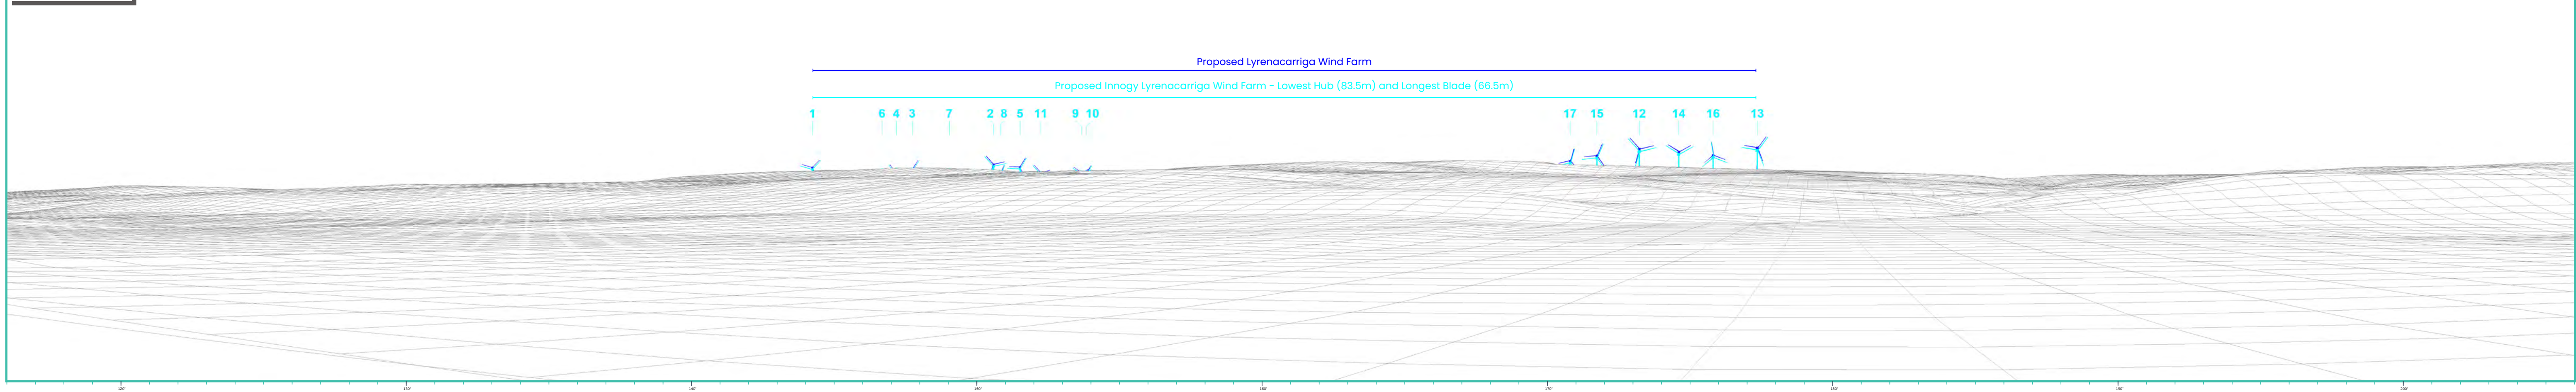

### Map Legend

- Area shown in 90° view
- Area shown in 53.5° view
- View Point

Existing View at 90°

Matching Wireframe

Proposed Photomontage with Cumulative at 90°

Matching Wireframe

Proposed Photomontage with Cumulative at 53.5°

Proposed Lyrenacarriga Wind Farm

# **TURBINE ENVELOPE MIX**

VP26 - Lowest Hub & Longest Blade

Lowest Hub & Longest Blade with Cumulative at 90°

Matching Wireframe

Lowest Hub & Longest Blade with Cumulative at 53.5°

Proposed Lyrenacarriga Wind Farm

Proposed Innogy Lyrenacarriga Wind Farm - Lowest Hub (83.5m) and Longest Blade (66.5m)

1 6 4 3 7 2 8 5 11 9 10

17 15 12 14 16 13