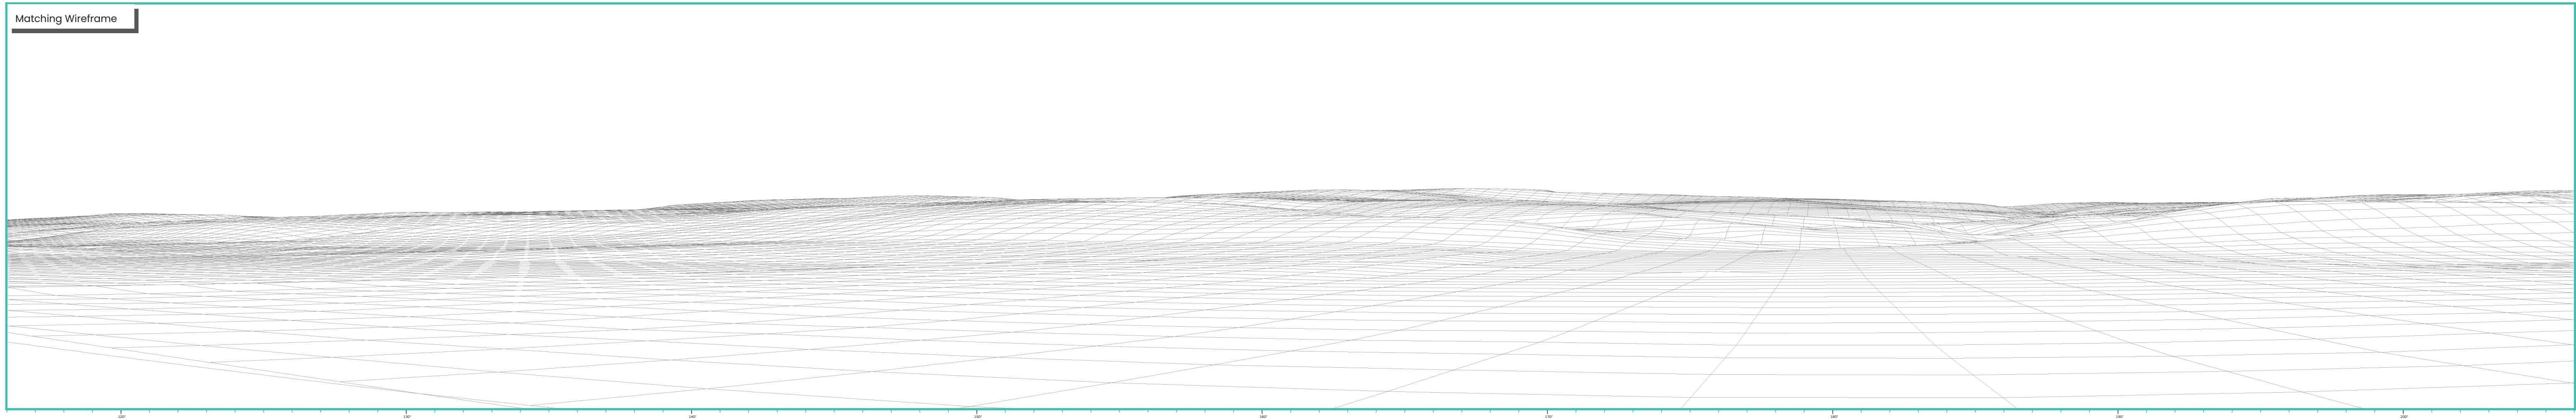

## Photomontage 26

**View Point:** View from Lisfinney House, a cultural heritage site in the townland of Lisfinney. This viewpoint is located approximately 6.2 km north of the nearest turbine (T12).

View point grid reference	E 599,131 N 594,618
Date of image taken	17.06.2022
Time of image taken	15:48
View point elevation	32m
Angle of Views	90° / 53.5°
View Direction (Image Centre)	161°
Horizontal extent of proposed turbines	34°
Distance to nearest proposed turbine	6.2km (T12)
Number of proposed turbines visible	12/17
Turbine Hub Height	93.5m
Turbine Tip Height	150m
Turbine Rotor Diameter	113m
Camera	Canon 5D Mark III / Full Frame Sensor.
Lens	50mm Lens
Tripod	Manfrotto 190X extended to approx 1.5m.
Map Licence	© Ordnance Survey Ireland. All rights reserved. Licence number CYAL50267517

View point relative to 20km radius.

View point relative to wind farm site.

Detail of view point location.

### Map Legend

- Area shown in 90° view
- Area shown in 53.5° view
- View Point

Existing View at 90°

Matching Wireframe

Proposed Photomontage with Cumulative at 90°

Matching Wireframe

Proposed Photomontage with Cumulative at 53.5°

Proposed Lyrenacarriga Wind Farm