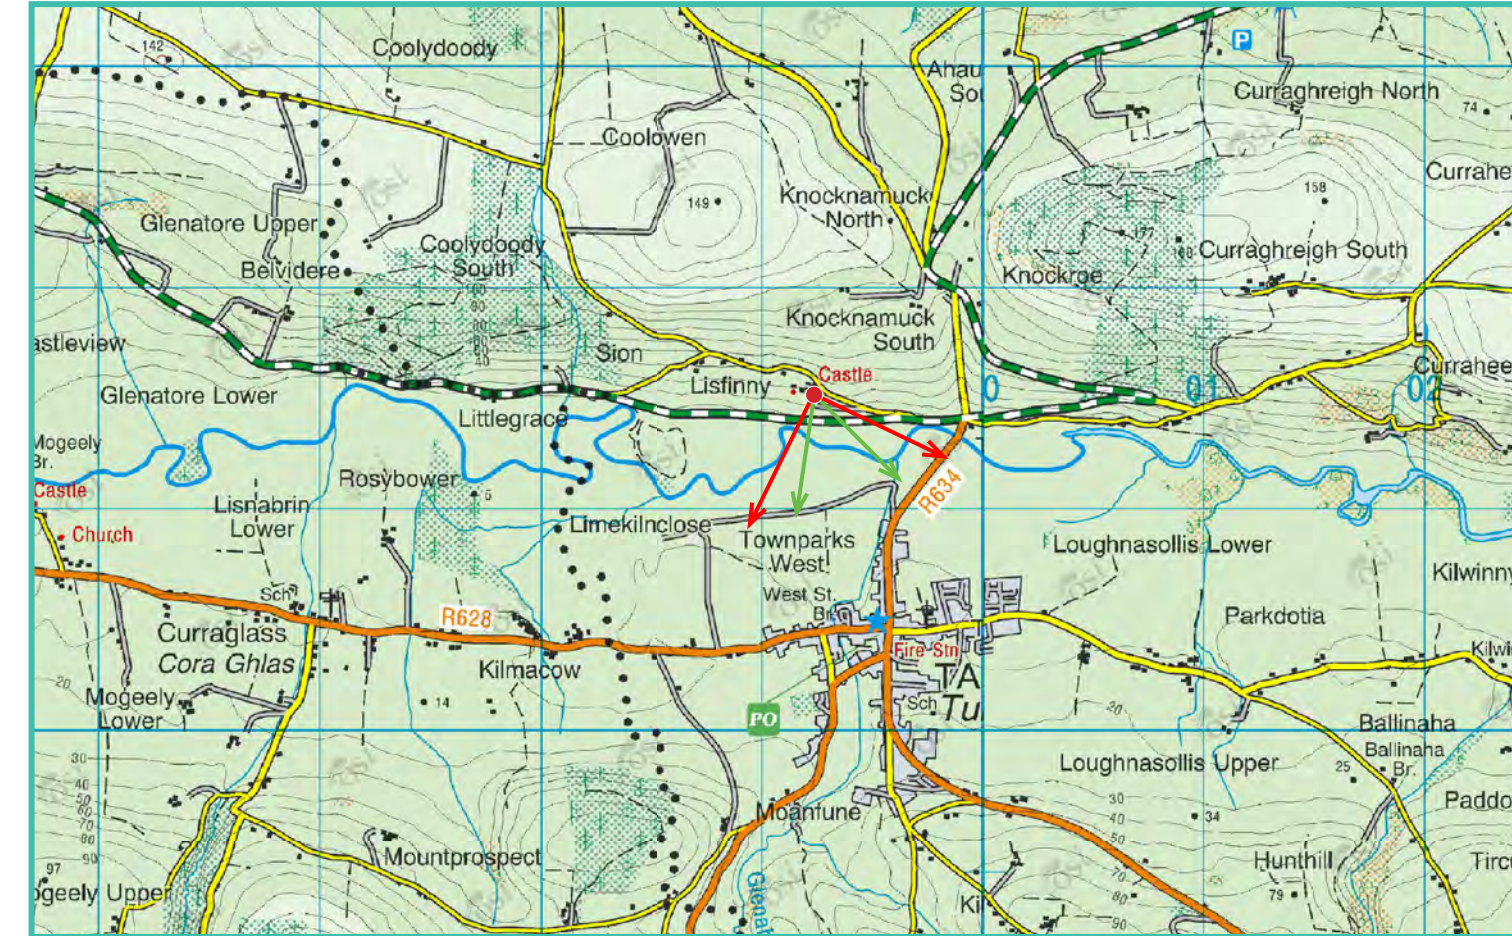

## Photomontage 26

**View Point:** View from Lisfinney House, a cultural heritage site in the townland of Lisfinney. This viewpoint is located approximately 6.2 km north of the nearest turbine (T12).

View point grid reference	E 599,131 N 594,618
Date of image taken	17.06.2022
Time of image taken	15:48
View point elevation	32m
Angle of Views	90° / 53.5°
View Direction (Image Centre)	161°
Horizontal extent of proposed turbines	34°
Distance to nearest proposed turbine	6.2km (T12)
Number of proposed turbines visible	12/17
Turbine Hub Height	93.5m
Turbine Tip Height	150m
Turbine Rotor Diameter	113m
Camera	Canon 5D Mark III / Full Frame Sensor.
Lens	50mm Lens
Tripod	Manfrotto 190X extended to approx 1.5m.
Map Licence	© Ordnance Survey Ireland. All rights reserved. Licence number CYAL50267517

View point relative to 20km radius.

View point relative to wind farm site.

Detail of view point location.

### Map Legend

- Area shown in 90° view
- Area shown in 53.5° view
- View Point