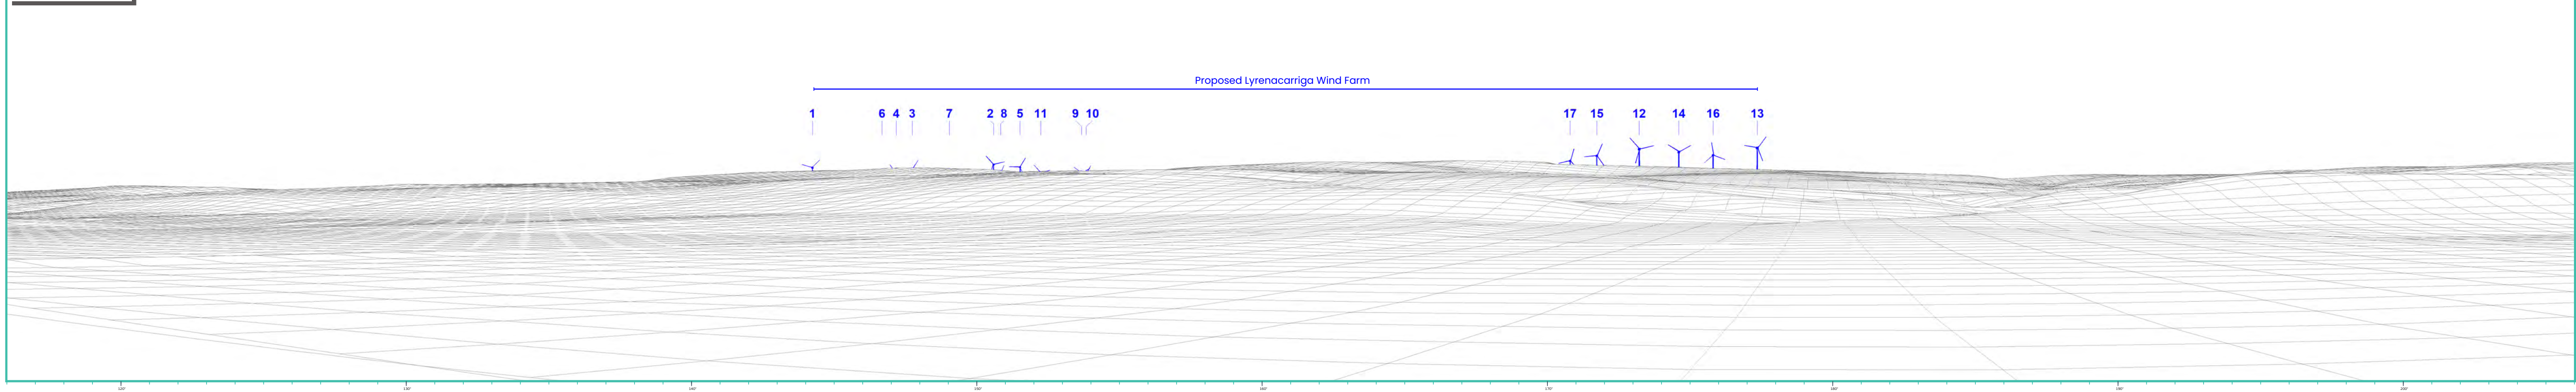

## Photomontage 26

**View Point:** View from Lisfinney House, a cultural heritage site in the townland of Lisfinney. This viewpoint is located approximately 6.2 km north of the nearest turbine (T12).

View point grid reference	E 599,131 N 594,618
Date of image taken	17.06.2022
Time of image taken	15:48
View point elevation	32m
Angle of Views	90° / 53.5°
View Direction (Image Centre)	161°
Horizontal extent of proposed turbines	34°
Distance to nearest proposed turbine	6.2km (T12)
Number of proposed turbines visible	12/17
Turbine Hub Height	93.5m
Turbine Tip Height	150m
Turbine Rotor Diameter	113m
Camera	Canon 5D Mark III / Full Frame Sensor.
Lens	50mm Lens
Tripod	Manfrotto 190X extended to approx 1.5m.
Map Licence	© Ordnance Survey Ireland. All rights reserved. Licence number CYAL50267517

### Map Legend

- Area shown in 90° view
- Area shown in 53.5° view
- View Point

Existing View at 90°

Matching Wireframe

Proposed Photomontage with Cumulative at 90°

Matching Wireframe

Proposed Photomontage with Cumulative at 53.5°

Proposed Lyrenacarriga Wind Farm

# **TURBINE ENVELOPE MIX**

VP26 - Lowest Hub & Longest Blade

Lowest Hub & Longest Blade with Cumulative at 90°

Matching Wireframe

Lowest Hub & Longest Blade with Cumulative at 53.5°

Proposed Lyrenacarriga Wind Farm