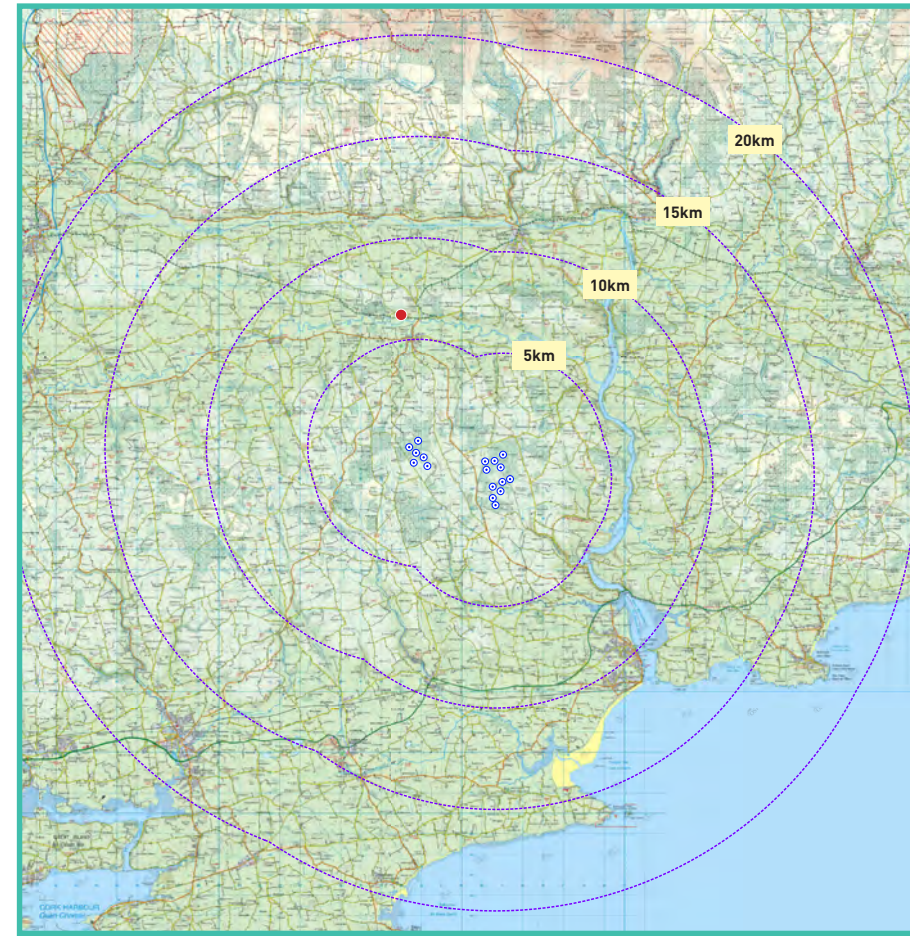

# View Point 26

## Photomontage 26

**View Point:** View from Lisfinney House, a cultural heritage site in the townland of Lisfinney. This viewpoint is located approximately 6.2 km north of the nearest turbine (T12).

View point grid reference	E 599,131 N 594,618
Date of image taken	17.06.2022
Time of image taken	15:48
View point elevation	32m
Angle of Views	90° / 53.5°
View Direction (Image Centre)	161°
Horizontal extent of proposed turbines	34°
Distance to nearest proposed turbine	6.2km (T12)
Number of proposed turbines visible	12/17
Turbine Hub Height	93.5m
Turbine Tip Height	150m
Turbine Rotor Diameter	113m
Camera	Canon 5D Mark III / Full Frame Sensor.
Lens	50mm Lens
Tripod	Manfrotto 190X extended to approx 1.5m.
Map Licence	© Ordnance Survey Ireland. All rights reserved. Licence number CYAL50267517

View point relative to 20km radius.

View point relative to wind farm site.

Detail of view point location.

### Map Legend

- Area shown in 90° view
- Area shown in 53.5° view
- View Point