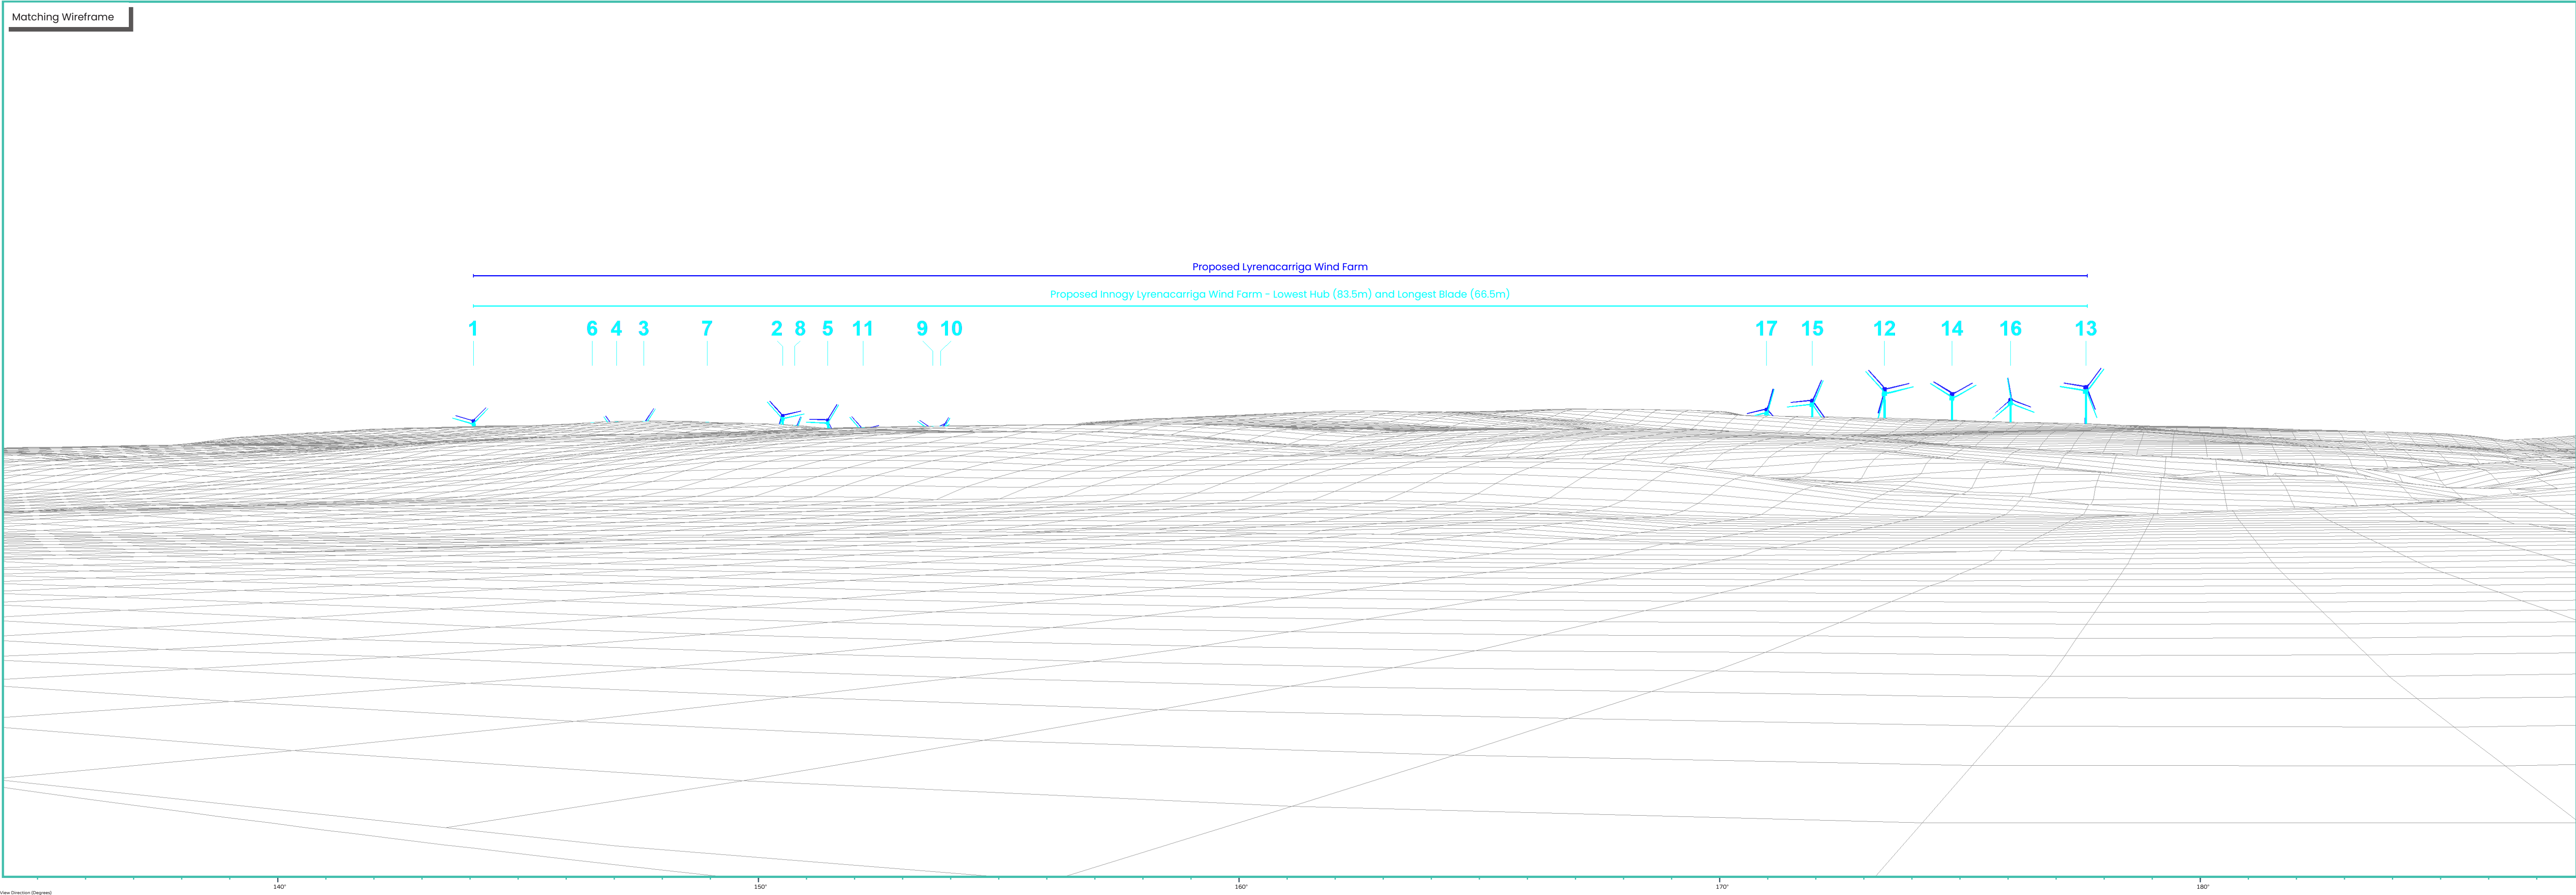

## Photomontage 26

**View Point:** View from Lisfinney House, a cultural heritage site in the townland of Lisfinney. This viewpoint is located approximately 6.2 km north of the nearest turbine (T12).

View point grid reference	E 599,131 N 594,618
Date of image taken	17.06.2022
Time of image taken	15:48
View point elevation	32m
Angle of Views	90° / 53.5°
View Direction (Image Centre)	161°
Horizontal extent of proposed turbines	34°
Distance to nearest proposed turbine	6.2km (T12)
Number of proposed turbines visible	12/17
Turbine Hub Height	93.5m
Turbine Tip Height	150m
Turbine Rotor Diameter	113m
Camera	Canon 5D Mark III / Full Frame Sensor.
Lens	50mm Lens
Tripod	Manfrotto 190X extended to approx 1.5m.
Map Licence	© Ordnance Survey Ireland. All rights reserved. Licence number CYAL50267517

View point relative to 20km radius.

View point relative to wind farm site.

Detail of view point location.

Existing View at 90°

Matching Wireframe

Proposed Photomontage with Cumulative at 90°

Matching Wireframe

Proposed Photomontage with Cumulative at 53.5°

Proposed Lyrenacarriga Wind Farm

# **TURBINE ENVELOPE MIX**

VP26 - Lowest Hub & Longest Blade

Lowest Hub & Longest Blade with Cumulative at 90°

Matching Wireframe

Lowest Hub & Longest Blade with Cumulative at 53.5°

Proposed Lyrenacarriga Wind Farm