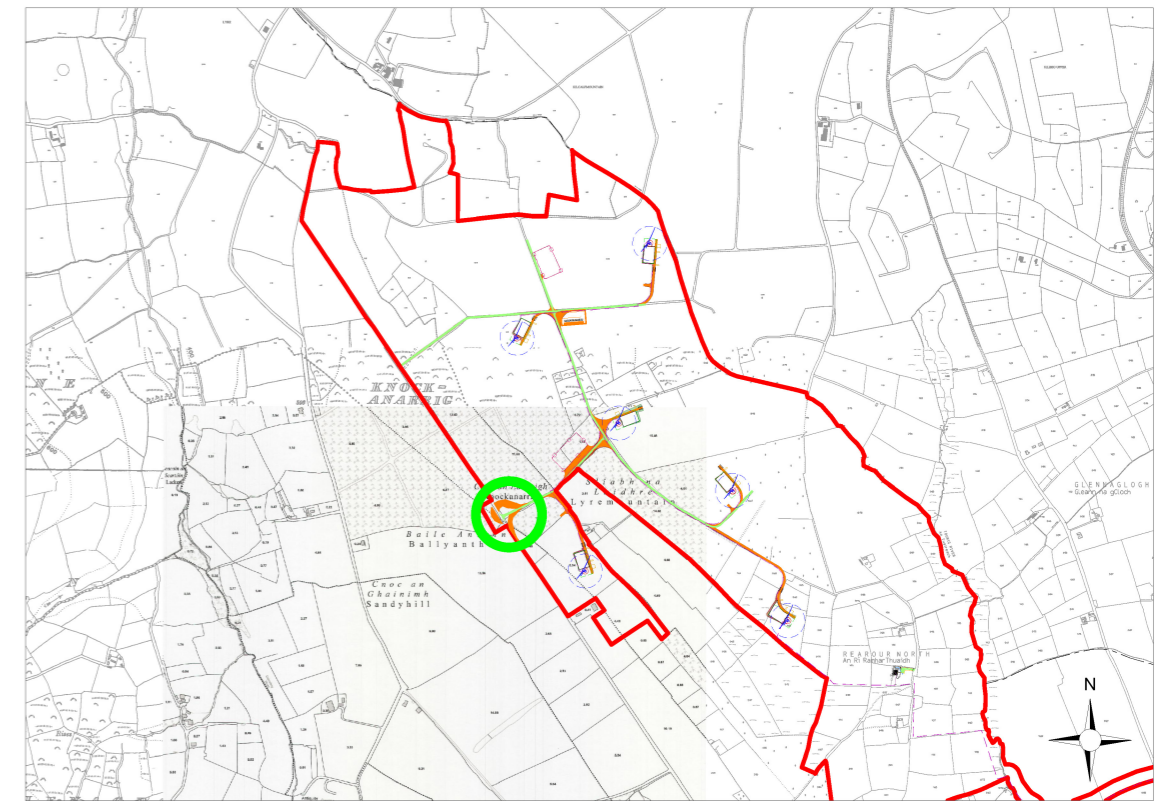

Drawing Legend

- Existing Track for Upgrade
- Proposed Road
- Sight Line

1:25,000 Location on Context Map

Proposed Access Junction B - Option 2	
PROJECT TITLE: Lyrenacarriga Wind Farm, Co. Cork & Co. Waterford	
DRAWING BY: Joseph O'Brien	CHECKED BY: Lorraine Meehan
PROJECT NO: 170749	DRAWING NO: 170749 - 43
SCALE: 1:1,500 @ A3	DATE: 05.01.2021