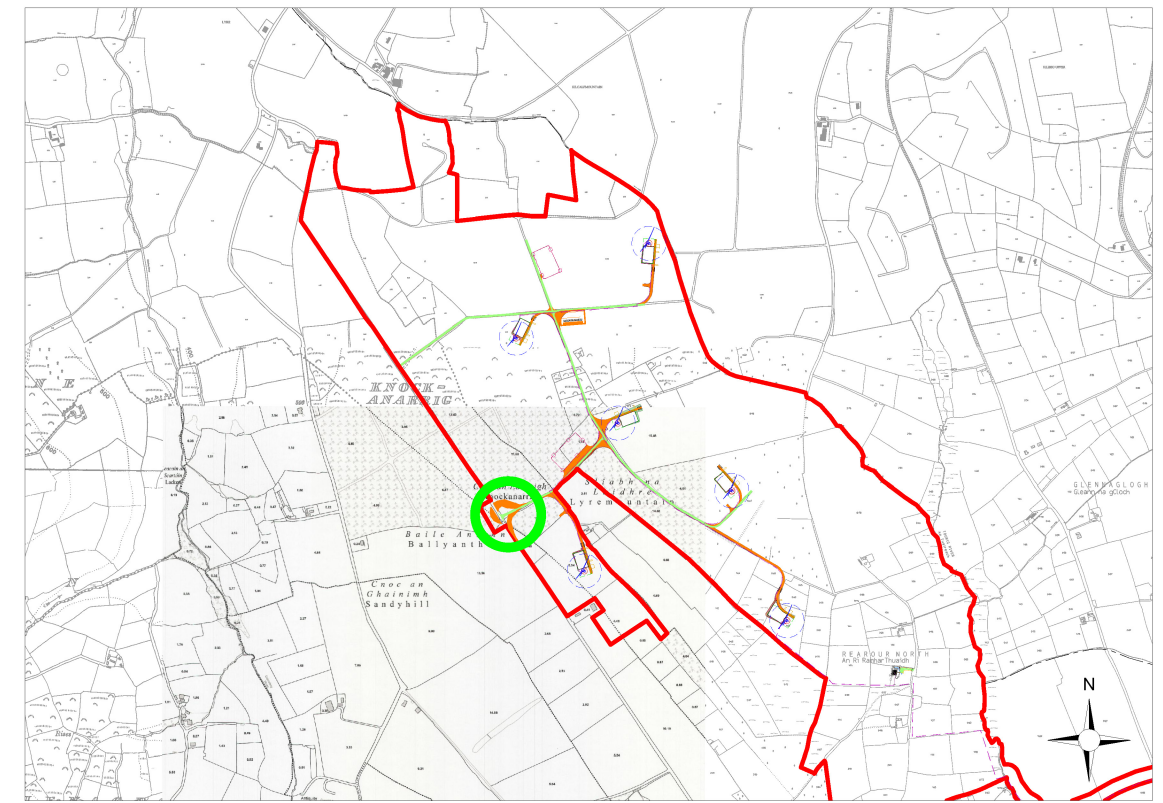

Drawing Legend	
	Existing Track for Upgrade
	Proposed Road
	Sight Line

1:25,000 Location on Context Map 

DRAWING TITLE: <b>Proposed Access Junction B - Option 1</b>	
PROJECT TITLE: Lyrenacarriga Wind Farm, Co. Cork & Co. Waterford	
DRAWING BY: Joseph O'Brien	CHECKED BY: Lorraine Meehan
PROJECT NO: 170749	DRAWING NO.: 170749 - 42
SCALE: 1:1,500 @ A3	DATE: 05.01.2021
 <b>MKO</b> Planning and Environmental Consultants Tuam Road, Galway Ireland, H91 VW84 +353 (0) 91 735611 email: info@www.mkofireland.ie Website: www.mkofireland.ie	